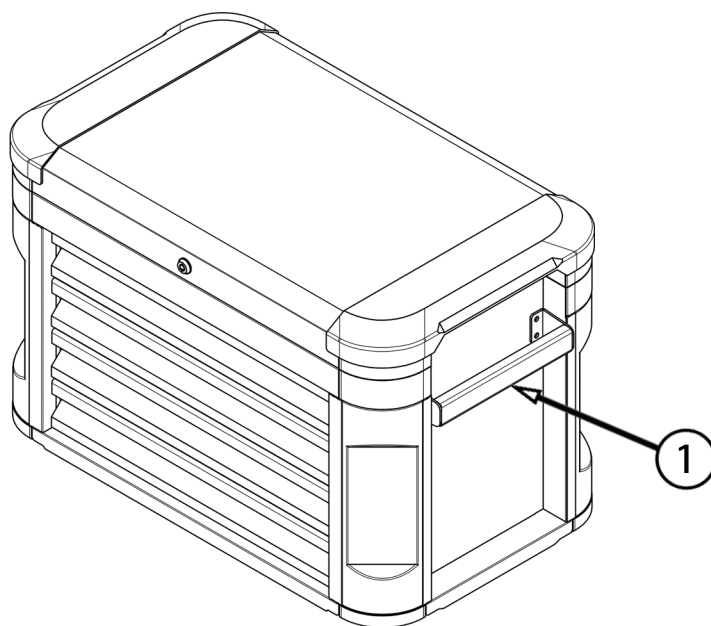

STC30TB

***30" 5 Drawer Tool Chest
& Top Cabinet Combo Set***

ASSEMBLY INSTRUCTION GUIDE

ROLLER CABINETS

•TO REMOVE DRAWERS: (Picture)

Pull drawer out until it is almost fully extended.

Push down on the right hand black release lever, while pulling up on the left hand black release lever.

Hold the levers in positions as instructed above, then pull the drawer outward until it is released from the drawer slide.

•TO REPLACE DRAWERS:

Extend the drawer slides from the cabinet.

Insert the brackets on each side of the drawer into the slots in the cabinet slides. (Be careful that the drawer brackets are in their proper position.) Once the drawer brackets are properly inserted, completely close the drawer to set the slides in their proper positions.