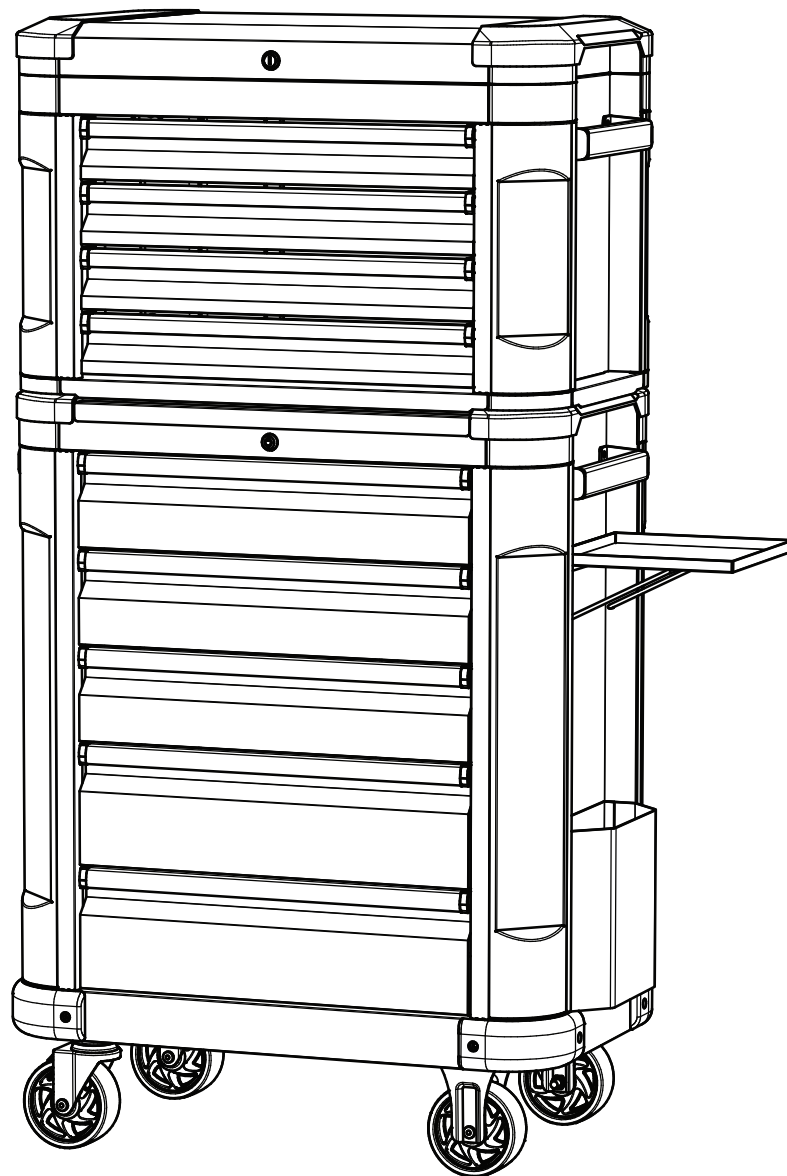

STC30TB

***30" 5 Drawer Tool Chest
& Top Cabinet Combo Set***

ASSEMBLY INSTRUCTION GUIDE

ROLLER CABINETS

•TO REMOVE DRAWERS: (Picture)

Pull drawer out until it is almost fully extended.

Push down on the right hand black release lever, while pulling up on the left hand black release lever.

Hold the levers in positions as instructed above, then pull the drawer outward until it is released from the drawer slide.

•TO REPLACE DRAWERS:

Extend the drawer slides from the cabinet.

Insert the brackets on each side of the drawer into the slots in the cabinet slides. (Be careful that the drawer brackets are in their proper position.) Once the drawer brackets are properly inserted, completely close the drawer to set the slides in their proper positions.

No.	Title	Quantit	No.	Title	Quantit
1	Side Handle	2			
2	Ball Bearin Slide	4			

ROLLER CABINETS

CASTER INSTALLATION: (Picture 2)

Lay cabinet down on its back. Use packaging material to protect the paint finish. Please mount both swivel casters on the same side of the Roller Cabinet as the side handle. Each caster uses four M8X20 screws.