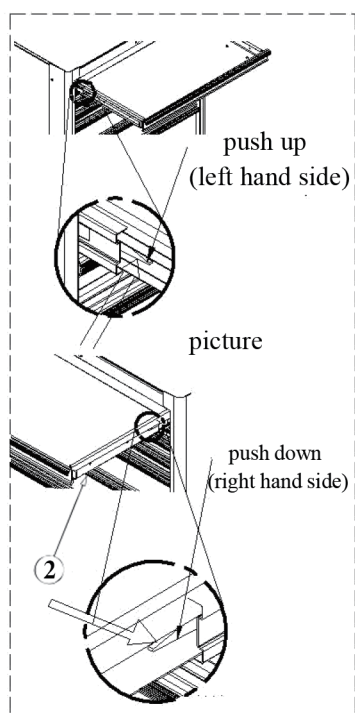

STC30TB

***30" 5 Drawer Tool Chest
& Top Cabinet Combo Set***

ASSEMBLY INSTRUCTION GUIDE

ROLLER CABINETS

•TO REMOVE DRAWERS: (Picture)

Pull drawer out until it is almost fully extended.

Push down on the right hand black release lever, while pulling up on the left hand black release lever.

Hold the levers in positions as instructed above, then pull the drawer outward until it is released from the drawer slide.

•TO REPLACE DRAWERS:

Extend the drawer slides from the cabinet.

Insert the brackets on each side of the drawer into the slots in the cabinet slides. (Be careful that the drawer brackets are in their proper position.) Once the drawer brackets are properly inserted, completely close the drawer to set the slides in their proper positions.

No.	Title	Quantit	No.	Title	Quantit
1	Side Handle	2			
2	Ball Bearin Slide	4			

ROLLER CABINETS

CASTER INSTALLATION: (Picture 2)

Lay cabinet down on its back. Use packaging material to protect the paint finish. Please mount both swivel casters on the same side of the Roller Cabinet as the side handle. Each caster uses four M8X20 screws.

Picture 1

No.	Title	Quantit	No.	Title	Quantit
1	Fixed Caster	2	3	Ball Bearin Slide	5
2	Swivel Caster With Brake	2	4	Bolt M8X20	16

1 West Side Park, Belmore Way, Raynesway, Derby, DE21 7AZ