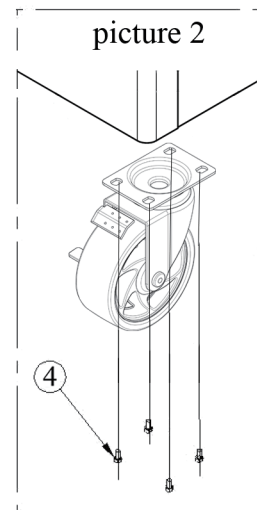

No.	Title	Quantit	No.	Title	Quantit
1	Side Handle	2			
2	Ball Bearin Slide	4			

ROLLER CABINETS

CASTER INSTALLATION: (Picture 2)

Lay cabinet down on its back. Use packaging material to protect the paint finish. Please mount both swivel casters on the same side of the Roller Cabinet as the side handle. Each caster uses four M8X20 screws.

TO REMOVE DRAWERS: (Picture 3)

Pull drawer out until it is almost fully extended.

Push down on the right hand black release lever, while pulling up on the left hand black release lever.

Hold the levers in positions as instructed above, then pull the drawer outward until it is released from the drawer slide.

Picture 1

No.	Title	Quantit	No.	Title	Quantit
1	Fixed Caster	2	3	Ball Bearin Slide	5
2	Swivel Caster With Brake	2	4	Bolt M8X20	16

1 West Side Park, Belmore Way, Raynesway, Derby, DE21 7AZ